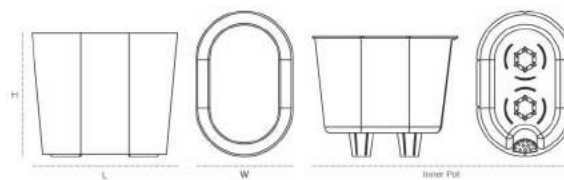

CAVENDER PRINTED (Self watering Pot)

Name	L	W	H	Material	Finish	Soil Capacity
CAVENDER PRINTED	In 7"	5"	6"	ABS Plastic	Matt	1 Kg
	mm 175	125	150