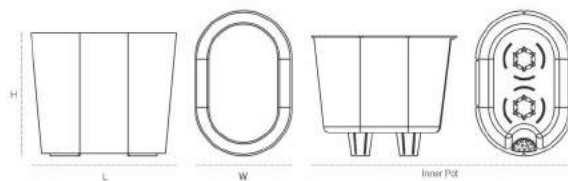

CAVENDER (Self watering Pot)

Name	L	W	H	Material	Finish	Soil Capacity
CAVENDER	7" / 175 mm	5" / 125 mm	6" / 150 mm	Polypropylene with UV	Glossy	1 Kg