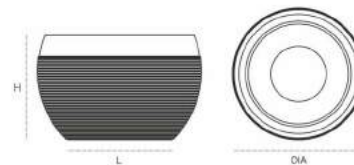

FRP 004

Name	L	DIA	H	Material	Finish
FRP 004	in 12	17	12.5	FRP	Matt
	mm 300	430	315