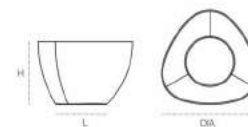

OBTUSE (Wooden Finish)

Name	L	DIA	H	Material	Finish	Soil Capacity
OBTUSE	in mm	3" 75	6" 150	Acrylonitrile Butadiene Styrene	Matt	1.4 Kg