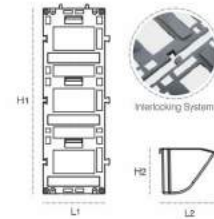

VERTICAL GARDENING SYSTEM

Name	L1	H1	L2	H2
VERTICAL (Gardening System)	Frame 6"	Frame 18"	Bowl 6"	Bowl 4.4"

Material	Finish	Soil Capacity
Polypropylene	Matt	750 gm