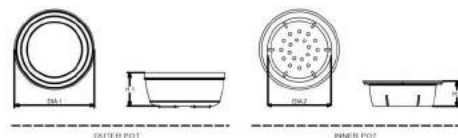

BAMBOO POT

Name	DIA1	H1	DIA2	H2	Material	Finish
BAMBOO POT	5.2"	2.5"	4.5"	1.7"	PET (Polyethylene Terephthalate)	Glossy
	mm	132	63	114	43	

Use:
Indoor and Outdoor for

Create
incredible **gardens**
Instantly