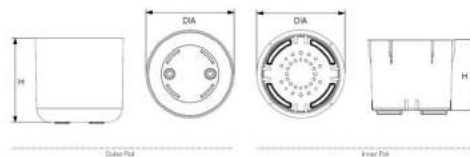

LORENZO (Self watering pot)

Name	H	DIA
Outer Pot	in 5"	5"
	mm 125	125
Inner Pot	in 4"	5"
	mm 103	125

Material	Finish	Soil Capacity
Polypropylene with UV	Matt	750 gm