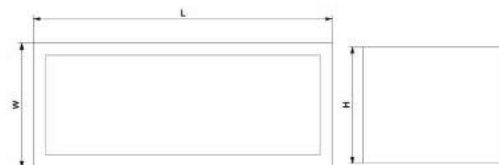

FRP 003

Name	L	W	H	Material	Finish
SMALL	in 24 10 8	250 250	200	FRP	Matt
	mm 600 250 200				
MEDIUM	in 24 10 10	600 250 250	250	FRP	Matt
	mm 600 250 250				
BIG	in 32 11 11	800 275 275	275	FRP	Matt
	mm 800 275 275