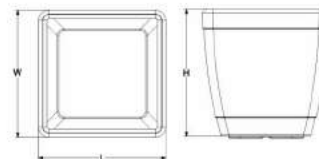

ROTO DOVE

Name		L	W	H	Material	Finish
ROTO DOVE - 01	in	13"	13"	13"	LLDPE	Matt
	mm	330	330	330		
ROTO DOVE - 02	in	16"	16"	16"	LLDPE	Matt
	mm	406	406	406		
ROTO DOVE - 03	in	20"	20"	20"	LLDPE	Matt
	mm	508	508	508		
ROTO DOVE - 04	in	24"	24"	24"	LLDPE	Matt
	mm	610	610	610