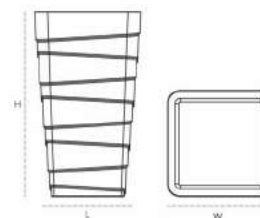

B ZIGZAG

Name	L	W	H	Material	Finish
B ZIGZAG	16 mm	16 400	28 700	HDPE with UV	Matt