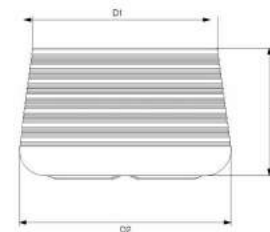

ROTO SIGMA

Name	D1	D2	H	Material	Finish	Soil Capacity
ROTO SIGMA	20" 510	22" 560	14" 355	LLDPE	Matt	35 Kg