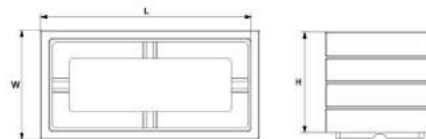

ROTO G TRAY

Name		L	W	H
ROTO G TRAY 22"	in	22"	10"	10"
	mm	550	250	250
ROTO G TRAY 24"	in	24"	12"	12"
	mm	606	303	303
ROTO G TREY 32"	in	32"	16"	16"
	mm	812	406	406

Material

LLDPE

Finish

Matt

Soil Capacity

25 / 30 Kg