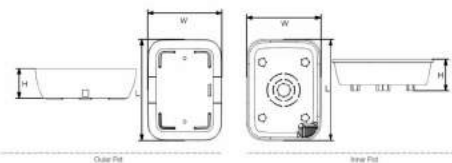

CONTESSA (Self watering Pot)

Name		L	W	H
CONTESSA	In	15"	11"	4.5"
	mm	400	275	115

Material	Finish	Soil Capacity
HIPS with UV	Matt	3.8 Kg