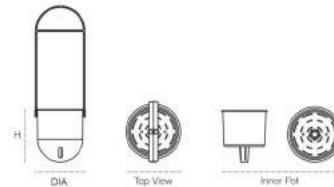

SPHERE (Self watering Pot)

Name	H	DIA	Material	Finish	Soil Capacity	
SPHERE	in mm	6.1" 155	5.5" 140	Polypropylene with UV	Glossy	0.8 Kg