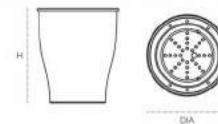

CLEAR POT (Self watering pot)

Name	H	DIA	Material	Finish	Soil Capacity
CLEAR POT	in mm	6" 150	5" 125	Polypropylene with UV, PET	Glossy 0.5 Kg