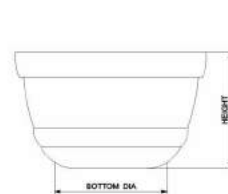

BOWL - POT

Name	Top-Dia	Height	Bottom-Dia
BOWL POT-12	12"	7.3"	7.5"
BOWL POT-16	16"	10"	10"

Material	Finish
Polypropylene	Mat

Use:
Indoor and Outdoor for

Create incredible **gardens** Instantly