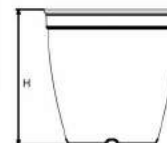

ECO

Name	DIA	H
ECO	24 Inch	10 Inch

Material	Finish	Soil Capacity
Polypropylene with UV	Glossy	1.3 Kg