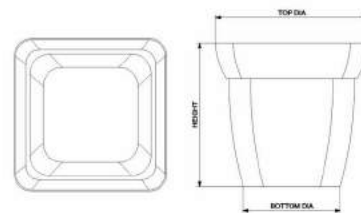

SQ - POT

Name	Top-Dia	Height	Bottom-Dia
SQ POT-8	in 8.5"	8"	5"
SQ POT -10	in 11"	10"	8.3"

Material
Polypropylene

Finish
Matt