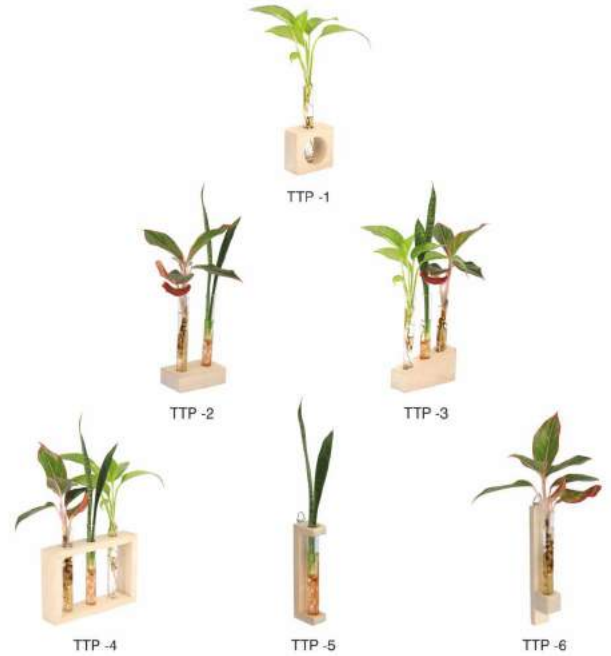

### 1307 LED (Self watering planter)

Name	Dia.	H
1307 LED	in	6
	mm	150

H - Height, Dia - Diameter  
\* All dimensions are approximate measurements

#### Material

- Outer bowl made of glass 7 inch
- Inner bowl made of PP Plastic
- Bottom LED stand is made of ABS Plastic
- Ac 230 v | 2.5 W light

Use:  
Table Top for Indoor  

Create  
incredible **gardens**  
Instantly

## TEST TUBE PLANTER

Name

TTP 1 - 6 SERIES

Material

- Outer Frame made of Wood  
- Inner Tube made of Glass

Transparent Pot