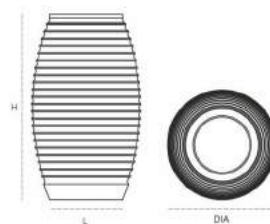

FRP 001

Name	L	DIA	H	Material	Finish	
SMALL	in	12	10	FRP	Matt	
	mm	300	250			525
BIG	in	12	10	FRP	Matt	
	mm	300	250			640