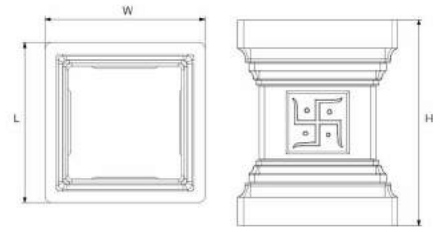

TULSI POT

Name	L	W	H	Material	Finish
TULSI POT	15 mm	15 380	19 483	FRP	Matt