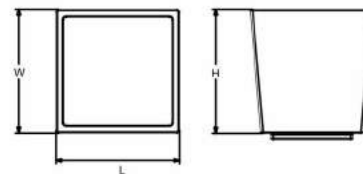

ROTO SD

Name	L	W	H	Material	Finish
ROTO SD - 01	in	12"	12"	LLDPE	Matt
	mm	305	305		
ROTO SD - 02	in	16"	16"	LLDPE	Matt
	mm	400	400		
ROTO SD - 03	in	20"	20"	LLDPE	Matt
	mm	508	508		
ROTO SD - 04	in	24"	24"	LLDPE	Matt
	mm	610	610