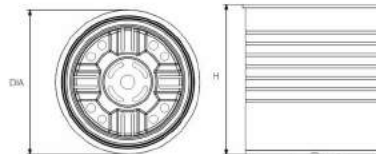

METAL POT (Self watering pot)

Name	H	D/A
METAL POT	4" / 101 mm	4" / 101 mm

Material	Finish	Soil Capacity
Aluminium	Matt	370 gm