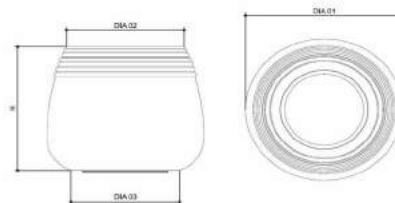

BALLOON (Self watering Pot)

Name	DIA-1	DIA-2	DIA-3	H	Material	Finish	Soil Capacity
BALLOON	In	8"	6"	5.5"	7"	HDPE, Polypropylene with UV.	1250 gm
	mm	203	152	140	178