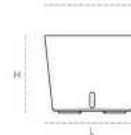

Use:
Table Top for Indoor

Create
incredible **gardens**
Instantly

Design Reg. 327723-003

Outer Pot

L

CUBE (Self watering pot)

Name	L	W	H
CUBE	in mm	6" 150	6" 150
		5" 125	

Material	Finish	Soil Capacity
Polypropylene with UV	Glossy	1.2 Kg