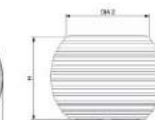

Outer Pot

Inner Pot

JUPITER (Self watering Pot)

Name	H	DIA-1	DIA-2	L
JUPITER 4"	in 4"	6"	4"	3.5"
	mm 101	152	101	89
JUPITER 5"	in 5"	7"	4.5"	4"
	mm 129	179	127	100
JUPITER 6"	in 6"	8.4"	5.5"	5"
	mm 152	214	140	127

Material	Finish	Soil Capacity
Polypropylene with UV, HDPE	Matt, Glossy	140 / 370 / 670 gm