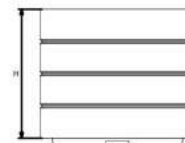

ROTO SQUARE POT

Name		L	W	H
ROTO SQUARE POT 12"	in	12"	12"	10"
	mm	305	305	254
ROTO SQUARE POT 14"	in	14"	14"	12"
	mm	355	355	305

Material	Finish	Soil Capacity
LLDPE	Matt	15 / 20 Kg