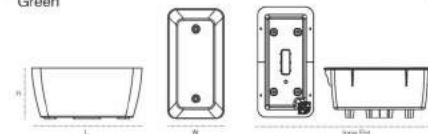

RECTA (Self watering pot)

Name		L	W	H
RECTA S	in	8"	4"	4"
	mm	200	100	100
RECTA B	in	14"	7"	7"
	mm	350	175	175

Material	Finish	Soil Capacity
Polypropylene with UV	Glossy	1.4 / 7.16 Kg