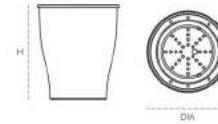

CONE PRINTED (Self watering pot)

Name	H	DIA
CONE PRINTED	6" 150	5" 125

Material
ABS + Polypropylene with UV

Finish
Matt

Soil Capacity
0.5 Kg