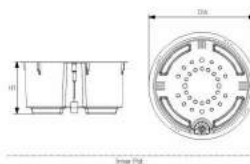

Use:
Table Top for Indoor

Create
incredible **gardens**
Instantly

Design Reg. ....

Inner Pot

SIGMA (Self watering pot)

Name	H1	H2	D/A
SIGMA	in 6"	6"	12"
	mm 152	152	305

Material	Finish	Soil Capacity
Polypropylene with UV	Glossy	3 Kg