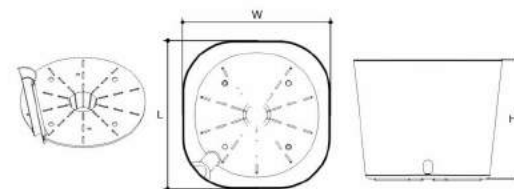

CUBE BIG (Self watering pot)

Name	L	W	H	Material	Finish	Soil Capacity
CUBE BIG	in 12"	12"	9.5"	Polypropylene with UV	Glossy	10 Kg
	mm 305	305	240