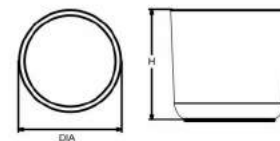

ROTO RS

Name		DIA	H	Material	Finish
ROTO RS - 01	in	13"	12"	LLDPE	Matt
	mm	330	305		
ROTO RS - 02	in	13"	24"		
	mm	330	610		
ROTO RS - 03	in	16"	16"		
	mm	406	406		
ROTO RS - 04	in	20"	20"		
	mm	508	508		
ROTO RS - 05	in	24"	24"		
	mm	610	610