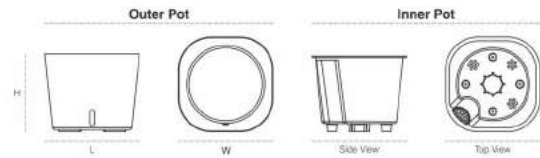

CUBE PRINTED (Self watering Pot)

Name	L	W	H	Material	Finish	Soil Capacity
CUBE PRINTED	in mm	6" 150	6" 150	5" 125	ABS Plastic Matt	 1.2 Kg