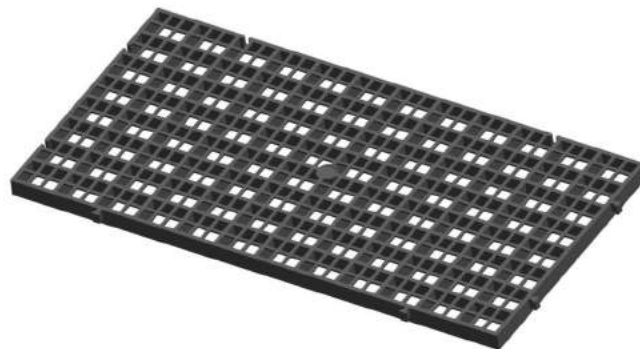

PANEL

Name	L	W	T	Material	Finish
PANEL 24" x 12"	in 24"	12"	0.8"	Polypropylene with UV	Matt
	mm 610	305	20