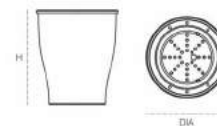

CONE PAINTED (Self watering pot)

Name	H	DIA	Material	Finish	Soil Capacity
CONE PAINTED	in mm	6" 150	5" 125	Polypropylene & Printed Structure Matt	0.5 Kg