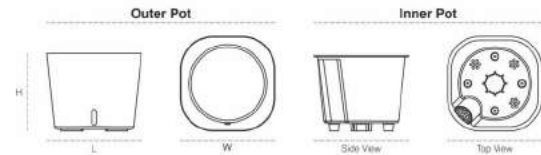

CUBE PAINTED (Self watering Pot)

Name	L	W	H
CUBE PAINTED	in 6"	6"	5"
	mm 150	150	125

Material	Finish	Soil Capacity
Polypropylene & Printed Structure	Matt	1.2 Kg