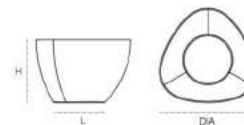

TRIANGLE

Name	L	DIA	H	Material	Finish	Soil Capacity
TRIANGLE - S	in	3"	6"	Polypropylene with UV	Glossy	1.4 / 11 Kg
	mm	75	150			
TRIANGLE - B	in	6"	12"	Polypropylene with UV	Glossy	1.4 / 11 Kg
	mm	150	300