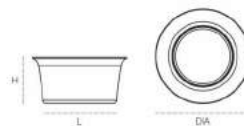

BONSAI 3T (Self watering pot)

Name	L	DIA	H
BONSAI 3T	in 6"	9"	4.5"
	mm 150	225	115

Material	Finish	Soil Capacity
Polypropylene with UV	Glossy	1.5 Kg