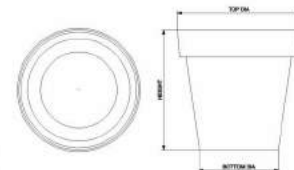

U - POT

Name	Inch	Top-Dia	Height	Bottom-Dia
POT-U0	in	4.5"	4.4"	2.9"
POT-U1	in	6.2"	6"	4"
POT-U2	in	7.9"	7.8"	5"
POT-U3	in	10.9"	10.6"	7"
POT-U4	in	14"	13.7"	9"
POT-U5	in	17.2"	16.7"	11"