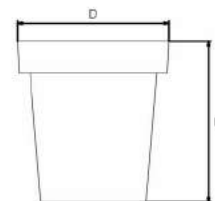

ROTO V

Name		D	H	Material	Finish
ROTO V28	in	28"	30.5"	LLDPE	Matt
	mm	711	775		
ROTO V42	in	42"	32.4"	LLDPE	Matt
	mm	1066	825