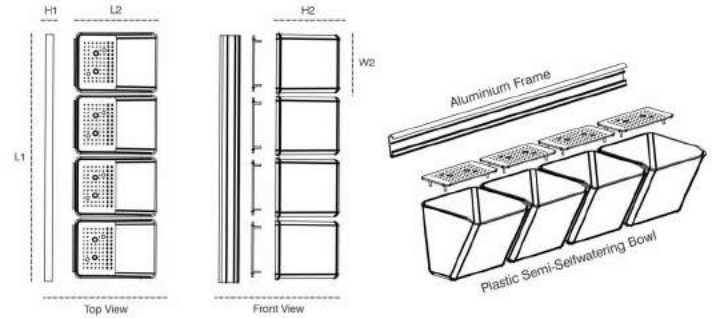

VERTICAL GARDENING SYSTEM

Name	L1	H1	L2	W2	H2
VERTICAL S/W (Selfwatering System)	Frame 24"	Frame 2"	Bowl 8,2"	Bowl 6"	Bowl 6,4"

Material	Finish	Soil Capacity
Polypropylene	Matt	1 Kg