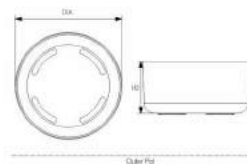

Outer Pot

SIGMA (Self watering pot)

Name	H1	H2	D/A
SIGMA	in 6"	6"	12"
	mm 152	152	305

Material	Finish	Soil Capacity
Polypropylene with UV	Glossy	3 Kg