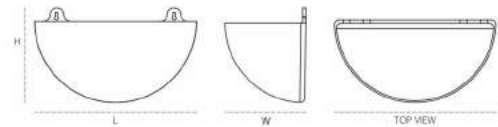

ARC (Self watering pot)

Name	L	W	H	Material	Finish	Soil Capacity
ARC	In 7" mm 175	4" 100	4" 100	Polypropylene with UV	Glossy	1.4 Kg