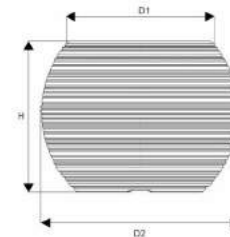

JUPITER BIG

Name	H	D 1	D 2	Material	Finish	Soil Capacity
JUPITER BIG	in 17" mm 431	16" 406	25" 635	HDPE with UV	Matte	45 Kg