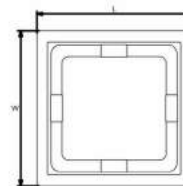

ROTO SQUARE POT

Name		L	W	H
ROTO SQUARE POT 12"	in	12"	12"	10"
	mm	305	305	254
ROTO SQUARE POT 14"	in	14"	14"	12"
	mm	355	355	305

Material	Finish	Soil Capacity
LLDPE	Matt	15 / 20 Kg