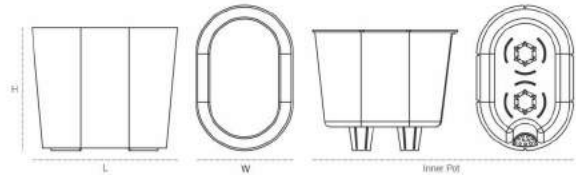

CAVENDER PAINTED (Self watering Pot)

Name	L	W	H	Material	Finish	Soil Capacity
CAVENDER PAINTED	in 7"	5"	6"	Polypropylene & Printed Structure	Matt	1 Kg
	mm 175	125	150