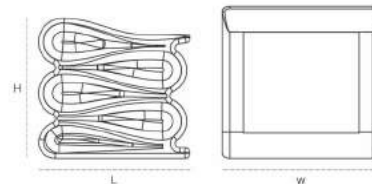

FRP 002

Name	L	W	H	Material	Finish
FRP 002	in 14.5	15.5	13.5	FRP	Matt
	mm 365	390	340