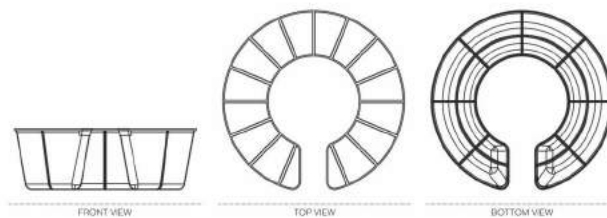

TREE TUB

Name	Diameter	Height	Material	Finish	Water Capacity
Tree Tub	24 Inch	10 Inch	Polypropylene with UV	Matt	26 Ltr
			Accessories		Product Weight
			0.5" Pipe & End Cap, Rope		2 Kg.