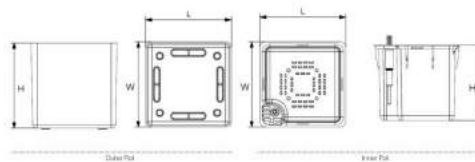

COLUMBUS (Self watering pot)

Name		L	W	H
Outer Pot	in	6"	6"	6"
	mm	150	150	150
Inner Pot	in	6"	6"	5"
	mm	150	150	125

Material	Finish	Soil Capacity
Polypropylene with UV	Matt	1.5 Kg