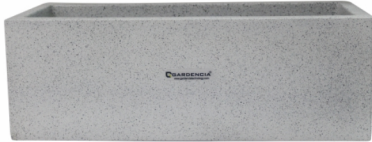

FRP 003

Stone White