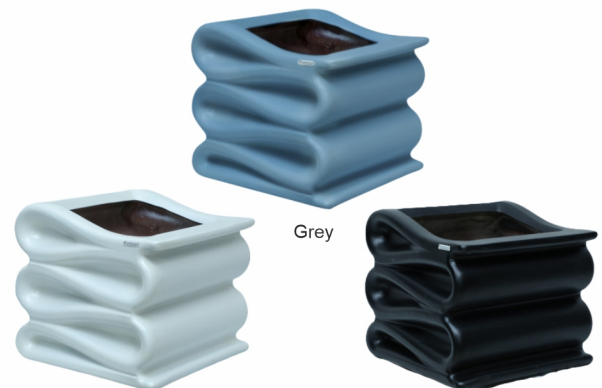

Black

Name		Dia	L	H	Rate
FRP 001 SMALL	in	10	12	21	₹ 8763.00
	mm	250	300	525	
FRP 001 BIG	in	10	12	25.5	₹ 9811.00
	mm	250	300	640	

FRP 002

Grey

White

Black

Name		L	D	H	Rate
FRP 002	in	14.5	15.5	13.5	₹ 6350.00
	mm	365	390	340	